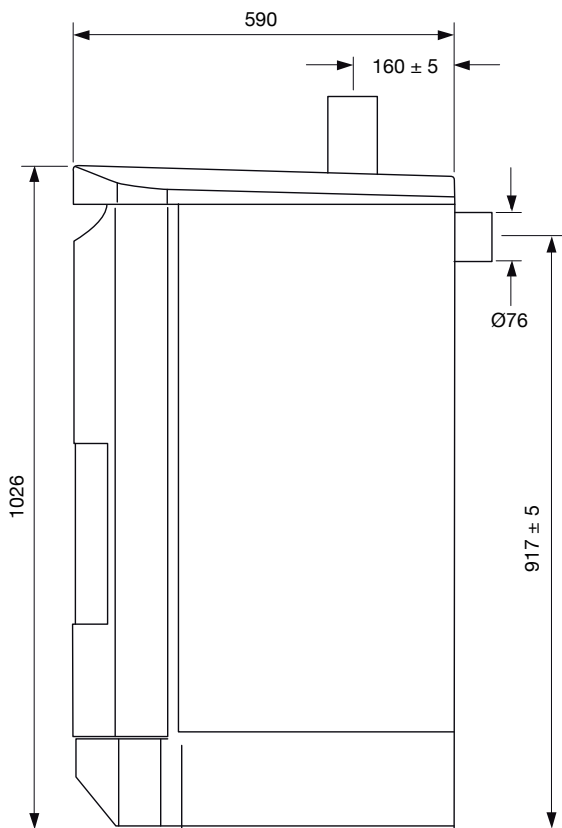

PELLET STOVE KMP EKERUM