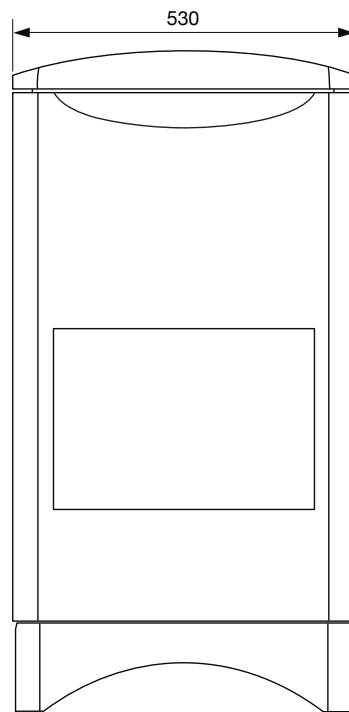

PELLET STOVE KMP EKERUM