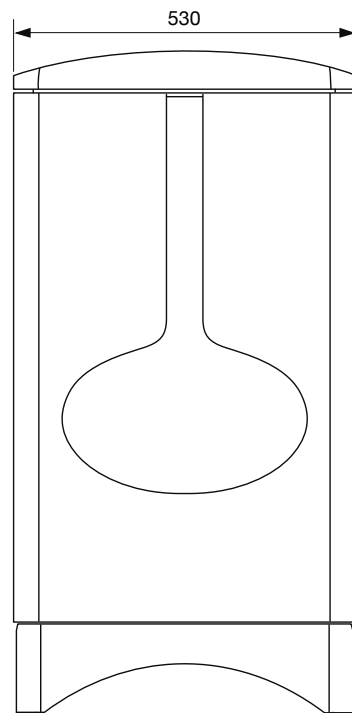

PELLET STOVE KMP NEPTUNI