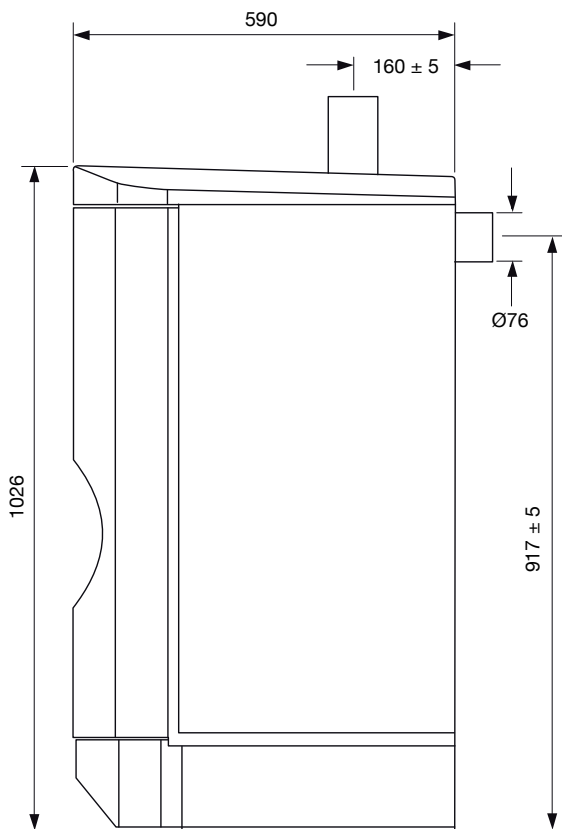

PELLET STOVE KMP NEPTUNI